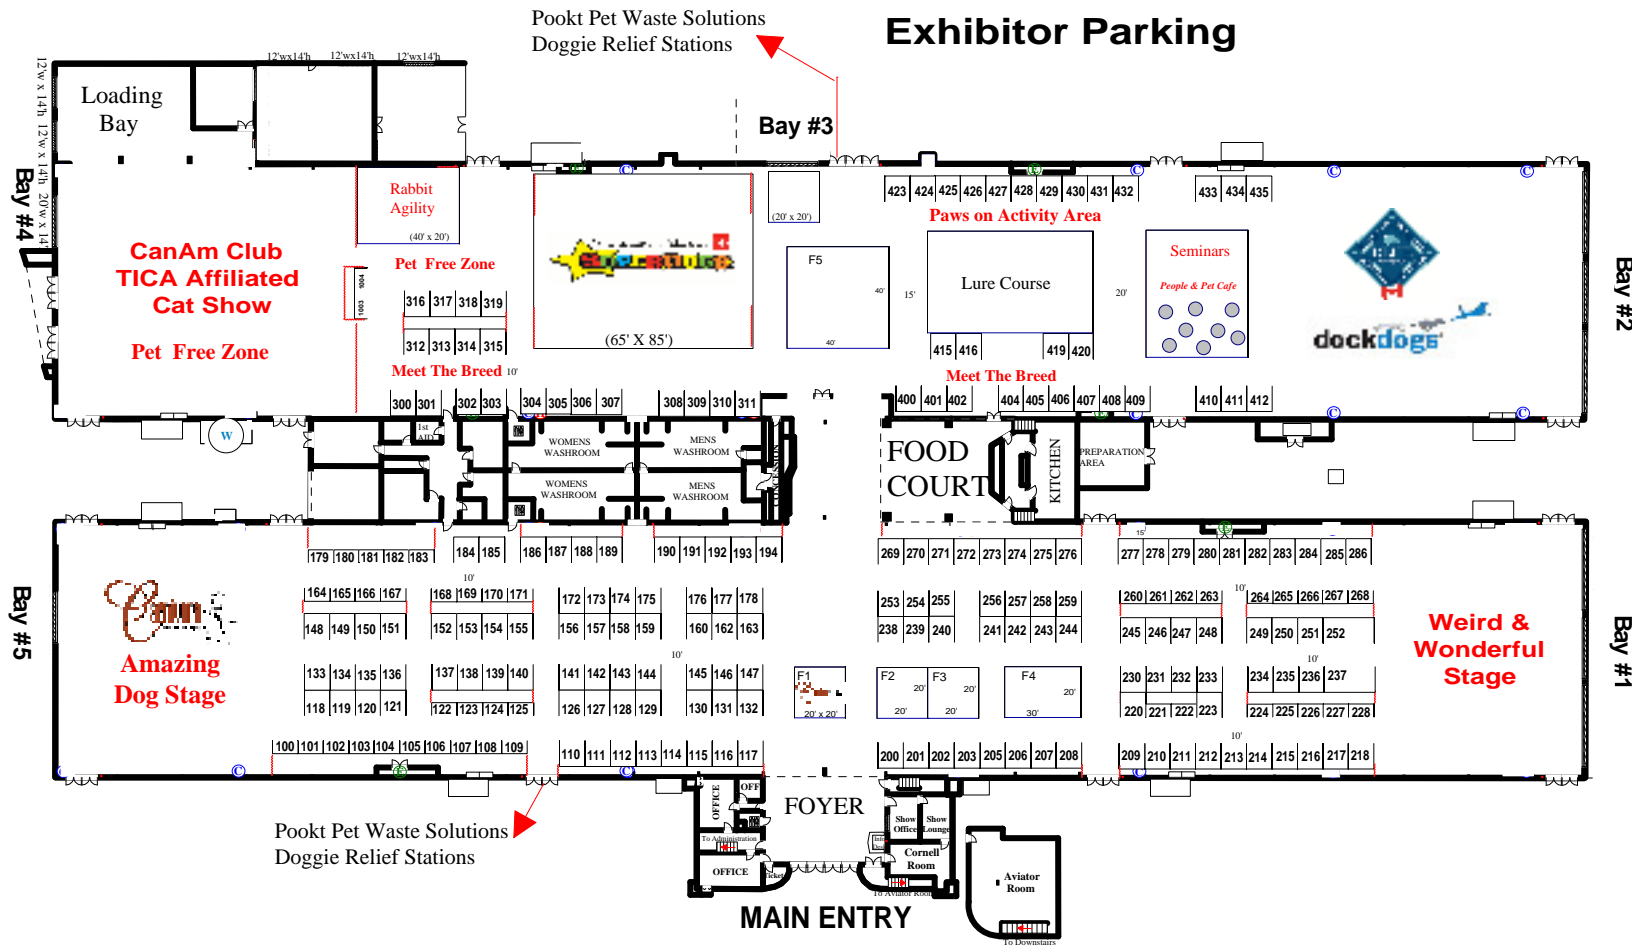

February 23-24, 2019

Legend